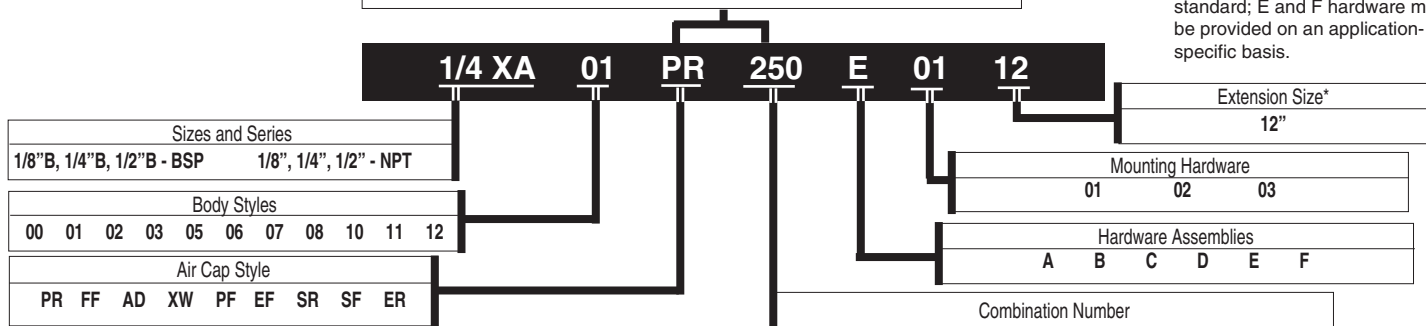

XA Components & Options

Spray Set-up

Body Styles and Seals

Hardware Assemblies

TO ORDER

Spray Set-up Number

*For extensions, A hardware is standard; E and F hardware may be provided on an application-specific basis.