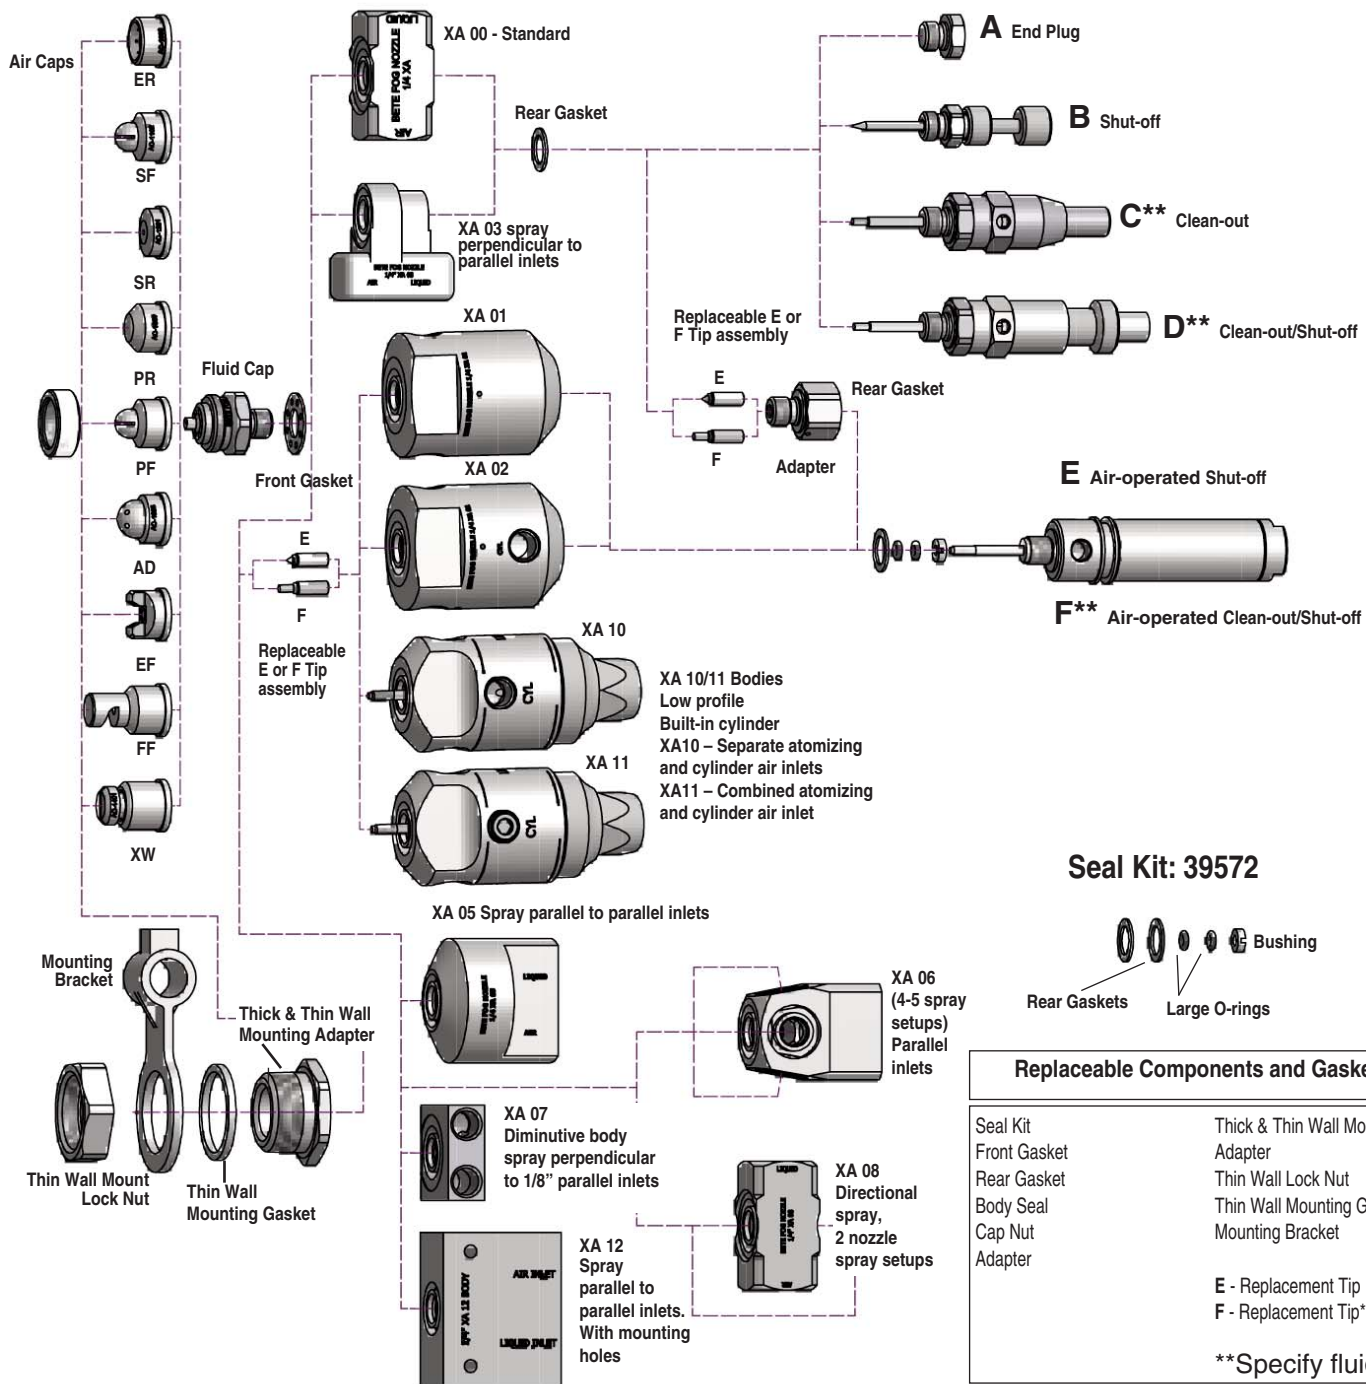

XA Components & Options

Spray Set-up

Body Styles and Seals

Hardware Assemblies

TO ORDER

Spray Set-up Number

*For extensions, A hardware is standard; E and F hardware may be provided on an application-specific basis.